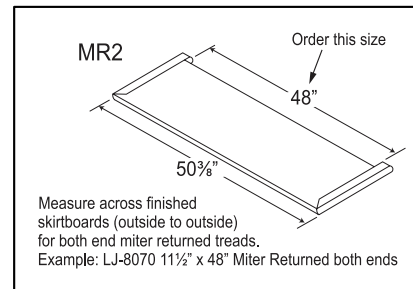

NOTE: STANDARD LENGTHS ARE
 36, 42, 48, 54, 60, & 72.
 RUN COMES AS 11-1/2 OR
 10-1/2.

		
35280 Scio-Bowerston Road Bowerston, OH 44895-9731 Phone (740) 289-4111 FAX (740) 289-8047 <small>This drawing is the property of L.J. Smith Co. Do not use or copy without permission from L.J. Smith.</small>		
Drawing Name		
8070 MR2		
Date	Scale	Drawn By
07/30/2007	DO NOT SCALE	DLJ
File Name DESTROY PREVIOUS PRINTS		
8070		SALES