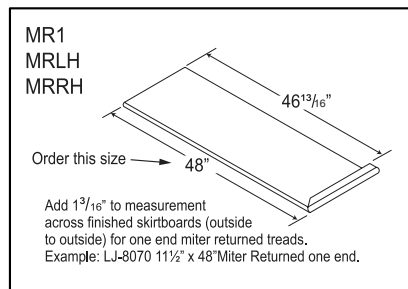

NOTE: STANDARD LENGTHS ARE  
36, 42, 48, 54, 60, & 72.  
RUN COMES AS 11-1/2 OR  
10-1/2.

**L.J. Smith**  
Stair Systems

35280 Scio-Bowerston Road  
Bowerston, OH 44695-9731  
Phone (740) 269-4111 FAX (740) 269-9047  
This drawing is the property of L.J. Smith Co. Do not use or copy without permission from L.J. Smith.

Drawing Name  
807010X481RV

Date	Scale	VEND	Drawn By
07/30/2007	DO NOT SCALE	DLJ	
File Name DESTROY PREVIOUS PRINTS			
8070			SALES

The block contains the L.J. Smith Stair Systems logo, contact information, and a drawing title block. The drawing name is '807010X481RV'. The table below contains drawing metadata: Date (07/30/2007), Scale (DO NOT SCALE), VEND (DLJ), and Drawn By (DLJ). The file name is 'DESTROY PREVIOUS PRINTS' and the sales department is 'SALES'.